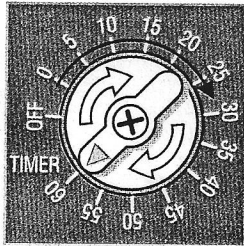

Game Play Instructions:

1.) First, you must slide the Stop/Start switch to the "STOP" position.

2.) Press & turn the timer knob to the time you think you can complete to game.

3.) Slide the Stop/Start switch to the "START" position to begin the game.

4.) Try to place all of the pieces in their proper position before the timer runs out.