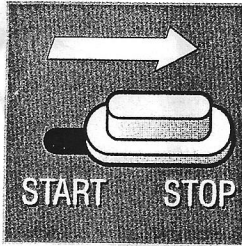

Game Play Instructions:

1.) First, you must slide the Stop/Start switch to the "STOP" position.

2.) Press & turn the timer knob to the time you think you can complete to game.

3.) Slide the Stop/Start switch to the "START" position to begin the game.