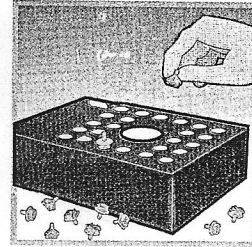

Game Play Instructions:

1.) First, you must slide the Stop/Start switch to the "STOP" position.

2.) Press & turn the timer knob to the time you think you can complete to game.

3.) Slide the Stop/Start switch to the "START" position to begin the game.

4.) Try to place all of the pieces in their proper position before the timer runs out.