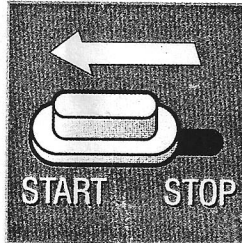

Game Play Instructions:

1.) First, you must slide the Stop/Start switch to the "STOP" position.

2.) Press & turn the timer knob to the time you think you can complete to game.

3.) Slide the Stop/Start switch to the "START" position to begin the game.